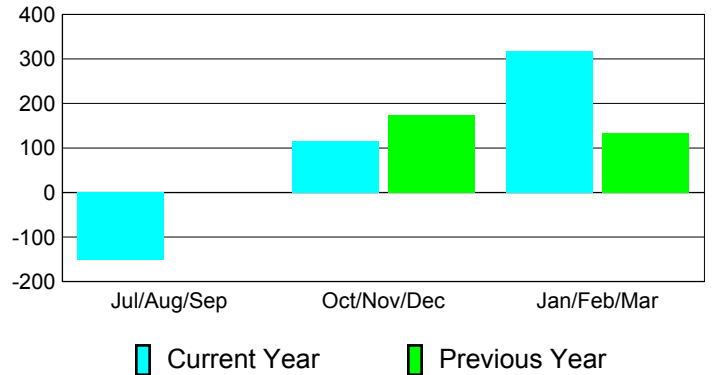

Gender Comparison 2010-2011

Jul/Aug/Sep

Oct/Nov/Dec

Jan/Feb/Mar

Male

Female