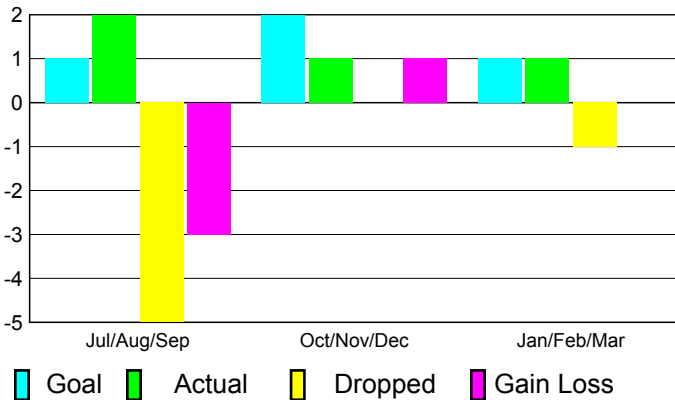

## CLUBS

Club Results  
2010-2011

Clubs  
2009-2010

Month	New Club Goal	Actual New Clubs	Actual Dropped Clubs	Gain/Loss of Clubs	Gain/Loss of Clubs
Jul/Aug/Sep	1	2	-5	-3	1
Oct/Nov/Dec	2	1	0	1	2
Jan/Feb/Mar	1	1	-1	0	2
<b>Totals</b>	<b>4</b>	<b>4</b>	<b>-6</b>	<b>-2</b>	<b>5</b>

### Club Results 2010-2011

Goal, New, Dropped, Gain/Loss

### Comparison of Club Gain/Loss

Current Year Compared to the Previous Year