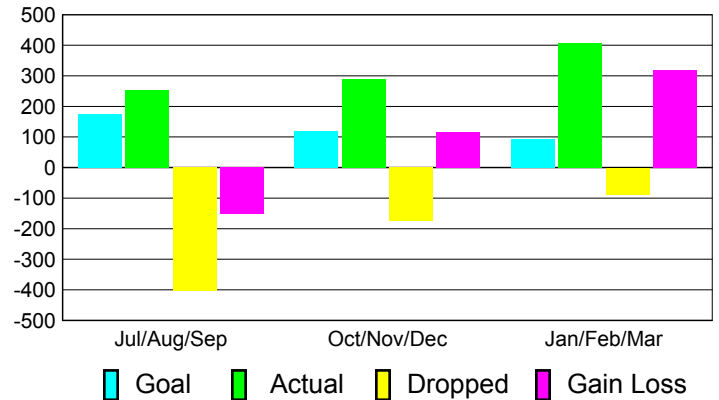

### YTD Status Quo Clubs 2010-2011

Status Quo Clubs Compared to Status Quo Members

## MEMBERSHIP

Membership Results  
2010-2011

Membership  
2009-2010

Month	Net Memb Goal	Actual New Memb	Actual Dropped Memb	Gain/Loss of Memb	Gain/Loss of Memb
Jul/Aug/Sep	174	252	-403	-151	0
Oct/Nov/Dec	119	290	-174	116	175
Jan/Feb/Mar	94	406	-88	318	133
<b>Totals</b>	<b>387</b>	<b>948</b>	<b>-665</b>	<b>283</b>	<b>308</b>

### Membership Results 2010-2011

Goal, New, Dropped, Gain/Loss

### Comparison of Membership Gain/Loss

Current Year Compared to the Previous Year