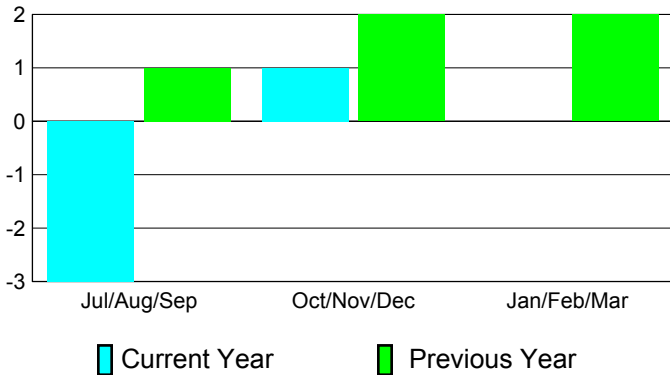

2010-2011 GMT Reports for District (or Undistricted) **District 324B2**

GMT: M NAGARAJAN

Location: INDIA

GMT CA: 6

CLUBS

Club Results
2010-2011

Clubs
2009-2010

Month	New Club Goal	Actual New Clubs	Actual Dropped Clubs	Gain/Loss of Clubs	Gain/Loss of Clubs
Jul/Aug/Sep	1	2	-5	-3	1
Oct/Nov/Dec	2	1	0	1	2
Jan/Feb/Mar	1	1	-1	0	2
Totals	4	4	-6	-2	5

Club Results 2010-2011

Goal, New, Dropped, Gain/Loss

Comparison of Club Gain/Loss

Current Year Compared to the Previous Year

YTD Status Quo Clubs 2010-2011

Status Quo Clubs Compared to Status Quo Members

MEMBERSHIP

Membership Results
2010-2011

Membership
2009-2010

Month	Net Memb Goal	Actual New Memb	Actual Dropped Memb	Gain/Loss of Memb	Gain/Loss of Memb
Jul/Aug/Sep	174	252	-403	-151	0
Oct/Nov/Dec	119	290	-174	116	175
Jan/Feb/Mar	94	406	-88	318	133
Totals	387	948	-665	283	308

Membership Results 2010-2011

Goal, New, Dropped, Gain/Loss

Comparison of Membership Gain/Loss

Current Year Compared to the Previous Year

Gender Comparison 2010-2011

Jul/Aug/Sep

Oct/Nov/Dec

Jan/Feb/Mar

Male

Female